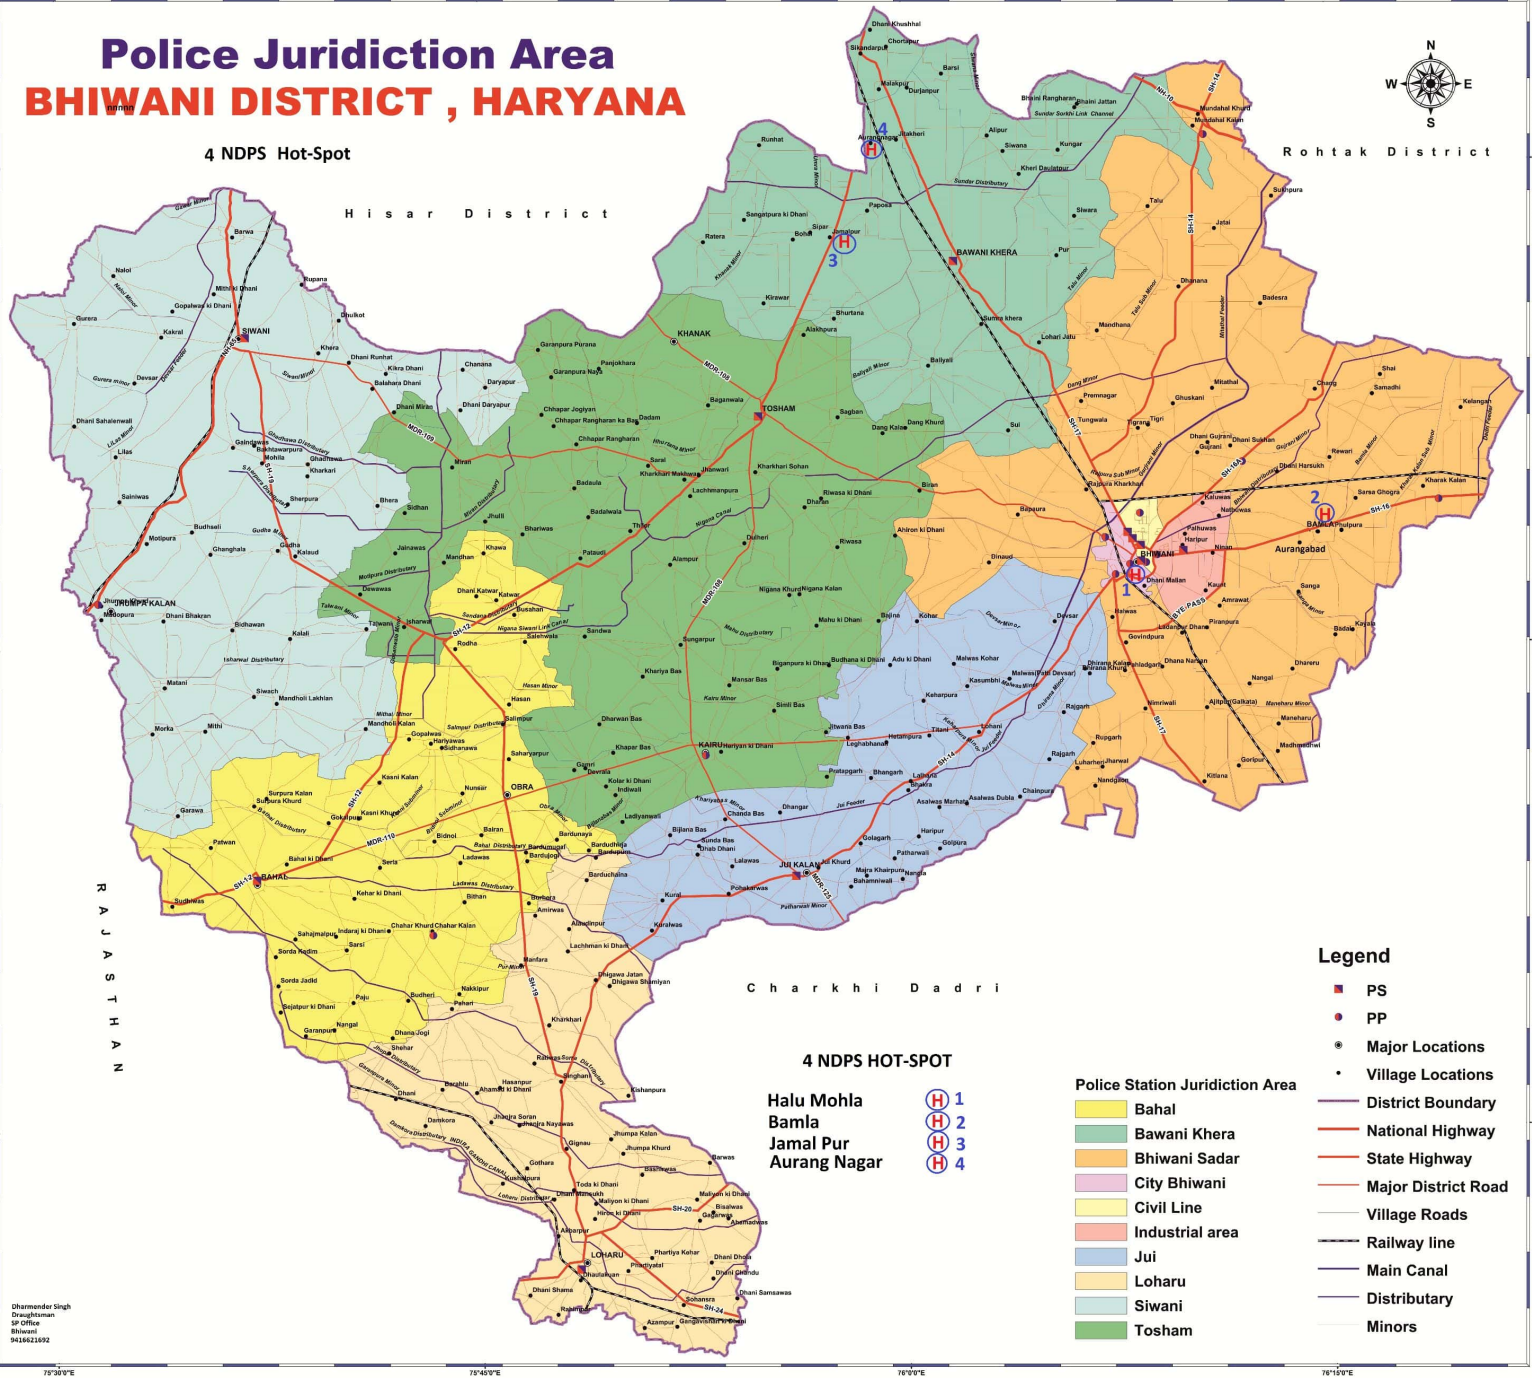

Police Jurisdiction Area BHIWANI DISTRICT, HARYANA

4 NDPS Hot-Spot

Legend

- PS
- PP
- Major Locations
- Village Locations
- District Boundary
- National Highway
- State Highway
- Major District Road
- Village Roads
- Railway line
- Main Canal
- Distributary
- Minors

4 NDPS HOT-SPOT

- Halu Mohla (H) 1
- Bamia (H) 2
- Jamal Pur (H) 3
- Aurang Nagar (H) 4

Police Station Jurisdiction Area

- Bahal
- Bawani Khera
- Bhiwani Sadar
- City Bhiwani
- Civil Line
- Industrial area
- Jui
- Loharu
- Siwani
- Tosham